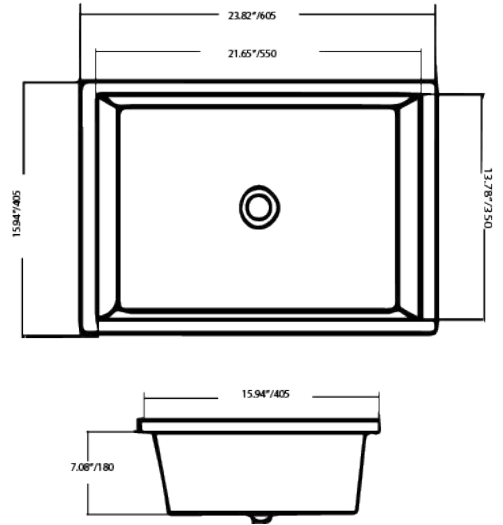

CERAMIC SINKS

MODEL OCU2113

OVERALL SIZE	605 mm X 405 mm 23.82" X 15.94"
BOWL SIZE	550 mm X 350 mm 21.65" X / 13.78"
DEPTH	7.08" / 180 mm

- Ceramic Under-Mount sink
- Drain located center of sink
- Product certified CUPC.